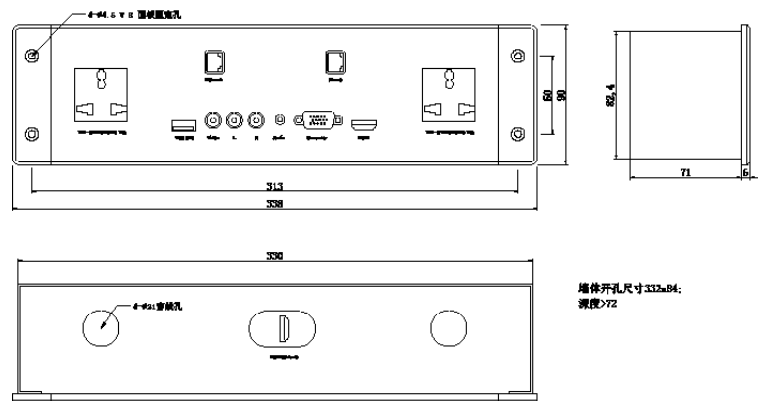

### 简介

JS-AP600 provides a guest-facing active media panel enabling any portable multimedia device to play through the in-room TV though only one HDMI cable, such as laptops, iPod, mobile phones, digital cameras, video cameras, portable game players and more. Guest will love connecting to their own files and entertainment in-room TV when they live in the hotel, the easy connecting active media panel can help enhancing your guests' experience.

### 主要参数

Model	JS-AP600
Temp. Range	0 ~ 50°C (Non Condensing)
Weight	About 1.7kg (N.W.)
Dimensions	Cutout :332mm*84mm Depth: >72 Box :330mm*65mm*82.4mm Panel :338mm*90mm

Cutout Dimension (mm)

### PC

Resolution	800*600, 1024*768, 1280*600, 1280*720, 1280*768, 1280*800, 1280*1024, 1360*768 1366*768, 1400*1050, 1440*900, 1600*900, 1600*1200, 1680*1050, 1920*1080
------------	------------------------------------------------------------------------------------------------------------------------------------------------------------