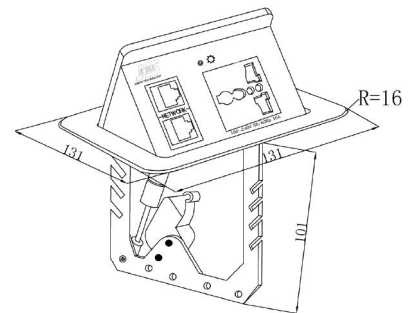

### Introduction

JS-1 Series Interconnect box integrates the box body and various interfaces to provide an orderly, simple and compact conference connection solution. It uses pneumatic movement and mechanical latching mechanism to conceal the interfaces, such as for the power supply, network, phone, video, audio, PC video, switchboard, USB and so on, for the users to power the device and connect the signals. Open, press the top panel slightly, the panel of the Interconnect box will automatically prop up at 45° and various interfaces are shown up before the users. Close, press the top panel slightly, the Interconnect box will automatically retract to level with the table surface after retracted.

### Product Features

- When open, the panel of the interconnect box will be automatically propped up at 45°;
- Durable pneumatic movement and mechanical latching mechanism;
- RJ-45 interface should be used in network, data, phone connector (CAT.5/CAT.6);
- Bottom: 1.7m cable (U-type support) or 26cm cable (with box)
- Top surface available in brushed black or silver finishes, custom finishes is accepted;
- With compact structure, fits for office and small conference room.

### Main Specifications

Model	JS-1
Table Thickness	Maximal 60mm, 125mm(to be connected to extended part)
Temp. range	0 ~ 50°C (Non-condensing)
Weight	About 1.3kg~1.5kg
Dimensions	Panel: 131mm*131mm R=16mm Cutout Dimension: 122mm*122mm R=12mm Package: 200mm*170mm*200mm