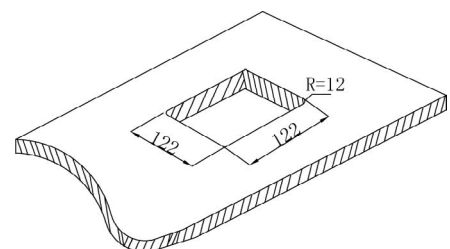

### Product Features

- When open, the panel of the interconnect box will be automatically propped up at 45°;
- Durable pneumatic movement and mechanical latching mechanism;
- RJ-45 interface should be used in network, data, phone connector (CAT.5/CAT.6);
- Bottom: 1.7m cable (U-type support) or 26cm cable (with box)
- Top surface available in brushed black or silver finishes, custom finishes is accepted;
- With compact structure, fits for office and small conference room.

### Main Specifications

Model	JS-1
Table Thickness	Maximal 60mm, 125mm(to be connected to extended part)
Temp. range	0 ~ 50°C (Non-condensing)
Weight	About 1.3kg~1.5kg
Dimensions	Panel: 131mm*131mm R=16mm Cutout Dimension: 122mm*122mm R=12mm Package: 200mm*170mm*200mm

Overall Dimension ( mm )

Cutout Dimension ( mm )