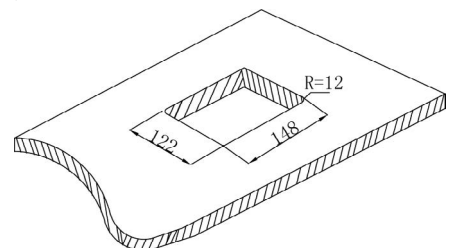

### Product Features

- When open, the panel of the interconnect box will be automatically propped up at 45°;
- Durable pneumatic movement and mechanical latching mechanism;
- RJ-45 interface should be used in network, data, phone connector (CAT.5/CAT.6);
- Bottom: 1.7m cable (U-type support) or 26cm cable (with box)
- Top surface available in brushed black or silver finishes, custom finishes is accepted;
- Various combination of interface, fit for big and medium size conference room, executive desks.

### Main Specifications

Model	JS-2
Table Thickness	Maximal 60mm, 125mm(to be connected to extended part)
Temp. range	0 ~ 50°C (Non-condensing)
Weight	About 1.3kg~1.5kg
Dimensions	Panel: 157mm*131mm R=16mm Cutout Dimension: 148mm*122mm R=12mm Package: 200mm*170mm*200mm

Overall Dimension ( mm )

Cutout Dimension ( mm )

Open

Black Panel

U-type Support

Closed

Silver Panel

With Box