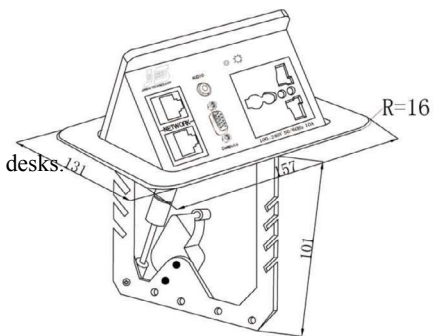

### Introduction

JS-2 Series Interconnect box integrates the box body and various interfaces to provide an orderly, simple and compact conference connection solution. It uses pneumatic movement and mechanical latching mechanism to conceal the interfaces, such as for the power supply, network, phone, video, audio, PC video, switchboard, USB and so on, for the users to power the device and connect the signals. Open, press the top panel slightly, the panel of the Interconnect box will automatically prop up at 45° and various interfaces are shown up before the users. Close, press the top panel slightly, the Interconnect box will automatically retract to level with the table surface after retracted.

### Product Features

- When open, the panel of the interconnect box will be automatically propped up at 45°;
- Durable pneumatic movement and mechanical latching mechanism;
- RJ-45 interface should be used in network, data, phone connector (CAT.5/CAT.6);
- Bottom: 1.7m cable (U-type support) or 26cm cable (with box)
- Top surface available in brushed black or silver finishes, custom finishes is accepted;
- Various combination of interface, fit for big and medium size conference room, executive desks.

### Main Specifications

Model	JS-2
Table Thickness	Maximal 60mm, 125mm(to be connected to extended part)
Temp. range	0 ~ 50°C (Non-condensing)
Weight	About 1.3kg~1.5kg
Dimensions	Panel: 157mm*131mm R=16mm Cutout Dimension: 148mm*122mm R=12mm Package: 200mm*170mm*200mm